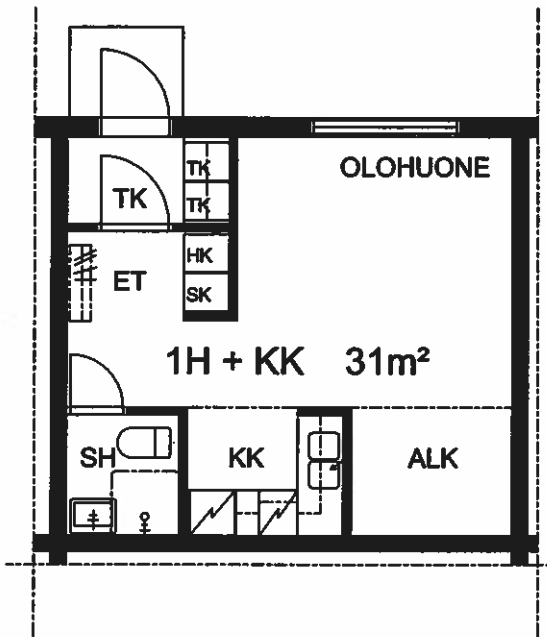

AS OY PISPAN TUPAHAKA
Karvolankatu 2
33270 Tampere

1H + KK 31m²

2, 11, 16, 18, 21

4, 12, 19, 20

ESITTELYPOHJA