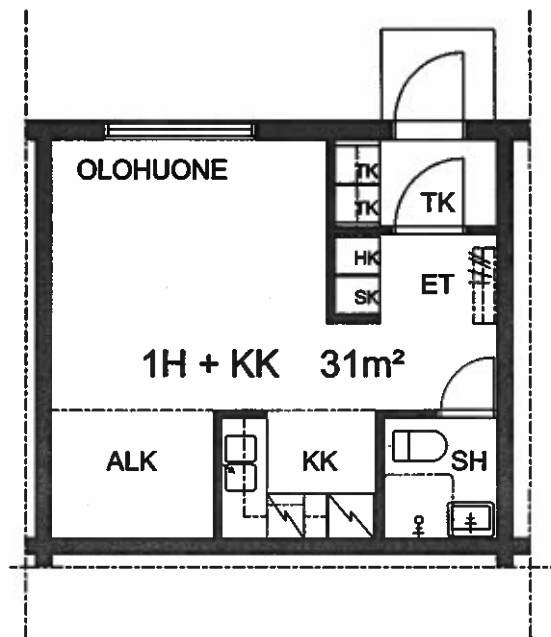

AS OY PISPAN TUPAHAKA
Karvolankatu 2
33270 Tampere

1H + KK 31m²

2, 11, 16, 18, 21

4, 12, 19, 20

ESITTELYPOHJA